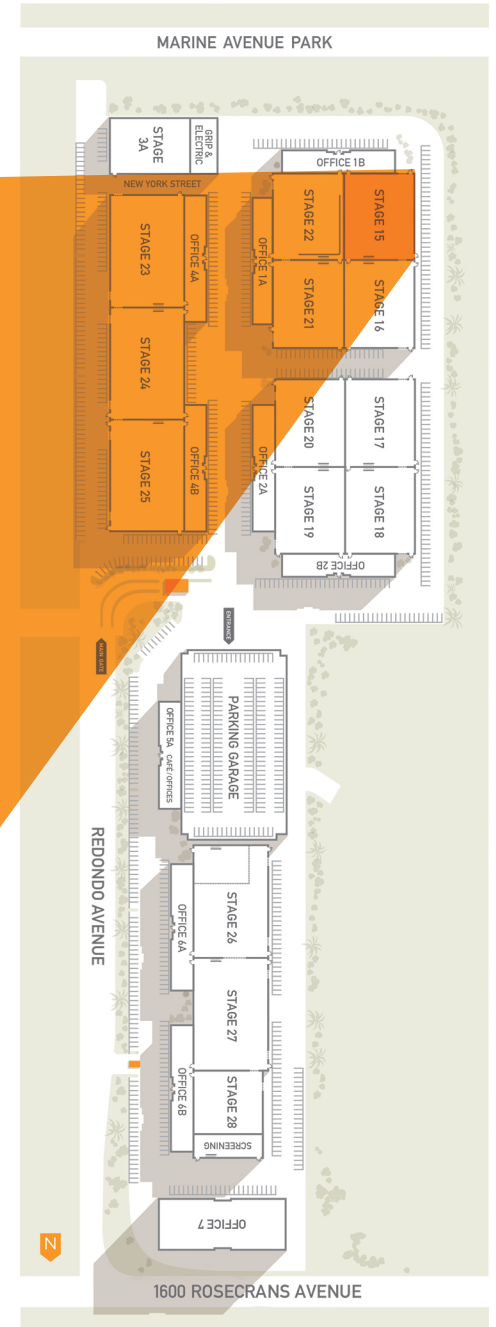

-  sink
-  1,200 amps
-  3,600 amps
-  natural gas, water, phones, service outlets

**MBS MEDIA CAMPUS**  
 1600 Rosecrans Ave  
 Manhattan Beach, 90266  
 310-727-2700  
 MBSMediaCampus.com

STAGE	SQ.FT.	DIMENSIONS	HEIGHT FT	FLOOR	DOOR(WXH)	POWER	AC/HEAT
15	18,000	150' X 120'	35'	WOOD OVER CONCRETE	17' 8" X 16'	7,200 AMPS	150 TONS