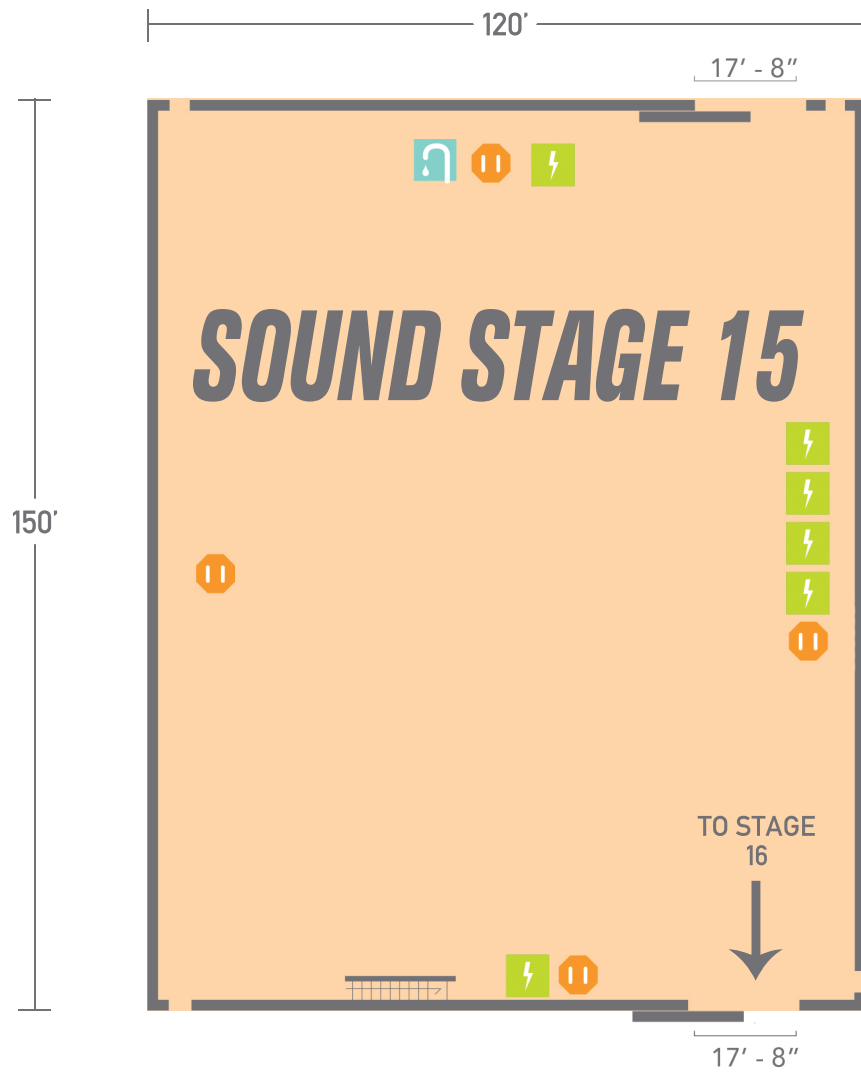

-  sink
-  1,200 amps
-  3,600 amps
-  natural gas, water, phones, service outlets

**MBS MEDIA CAMPUS**  
 1600 Rosecrans Ave  
 Manhattan Beach, 90266  
 310-727-2700  
 MBSMediaCampus.com

STAGE	SQ.FT.	DIMENSIONS	HEIGHT FT	FLOOR	DOOR(WXH)	POWER	AC/HEAT
15	18,000	150' X 120'	35'	WOOD OVER CONCRETE	17' 8" X 16'	7,200 AMPS	150 TONS