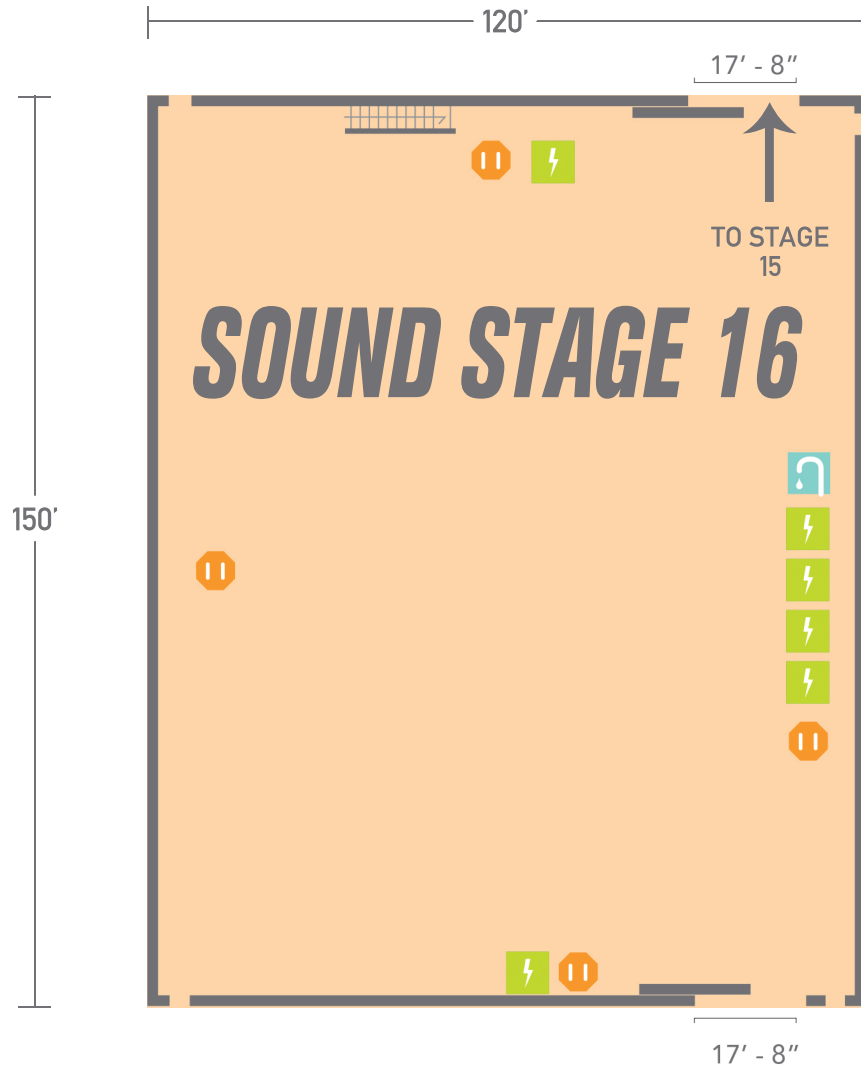

-  sink
-  1,200 amps
-  3,600 amps
-  natural gas, water, phones, service outlets

MBS MEDIA CAMPUS
 1600 Rosecrans Ave
 Manhattan Beach, 90266
 310-727-2700
 MBSMediaCampus.com

STAGE	SQ.FT.	DIMENSIONS	HEIGHT FT	FLOOR	DOOR(WXH)	POWER	AC/HEAT
16	18,000	150' X 120'	35'	WOOD OVER CONCRETE	17' 8" X 16'	7,200 AMPS	150 TONS