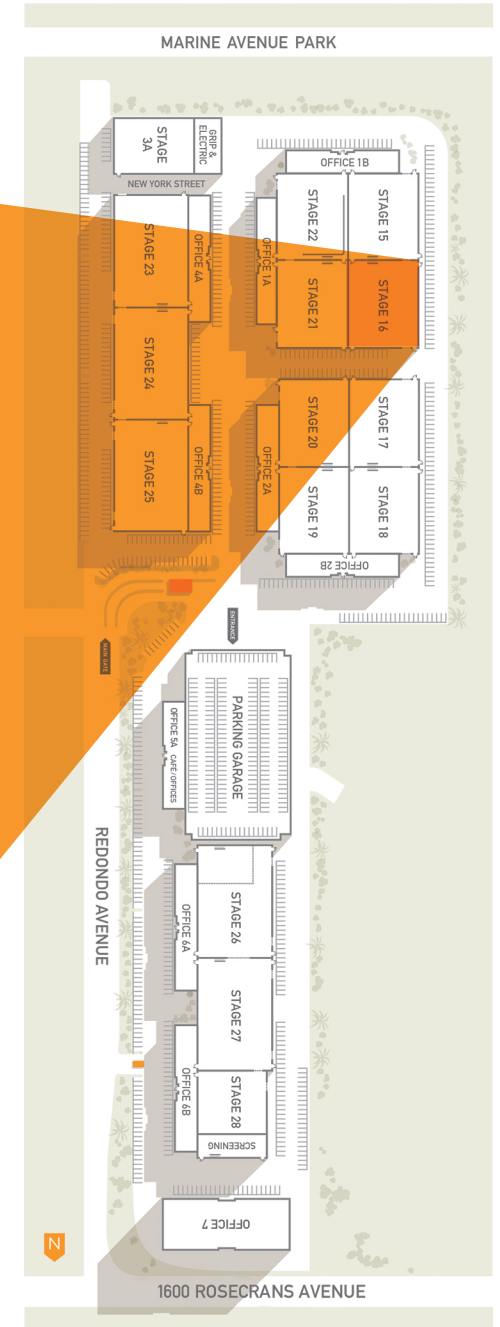

-  sink
-  1,200 amps
-  3,600 amps
-  natural gas, water, phones, service outlets

MBS MEDIA CAMPUS
 1600 Rosecrans Ave
 Manhattan Beach, 90266
 310-727-2700
 MBSMediaCampus.com

STAGE	SQ.FT.	DIMENSIONS	HEIGHT FT	FLOOR	DOOR(WXH)	POWER	AC/HEAT
16	18,000	150' X 120'	35'	WOOD OVER CONCRETE	17' 8" X 16'	7,200 AMPS	150 TONS