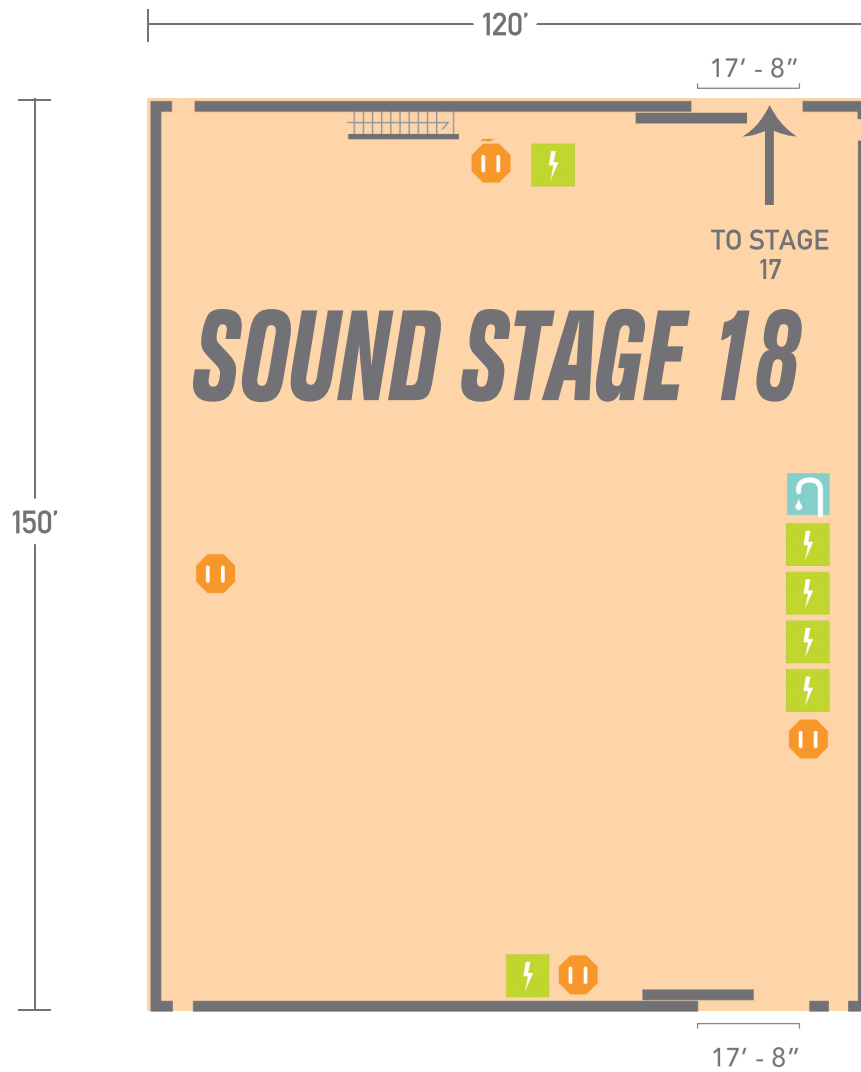

-  sink
-  1,200 amps
-  3,600 amps
-  natural gas, water, phones, service outlets

MBS MEDIA CAMPUS
 1600 Rosecrans Ave
 Manhattan Beach, 90266
 310-727-2700
 MBSMediaCampus.com

STAGE	SQ.FT.	DIMENSIONS	HEIGHT FT	FLOOR	DOOR(WXH)	POWER	AC/HEAT
18	18,000	150' X 120'	35'	WOOD OVER CONCRETE	17' 8" X 16'	7,200 AMPS	150 TONS