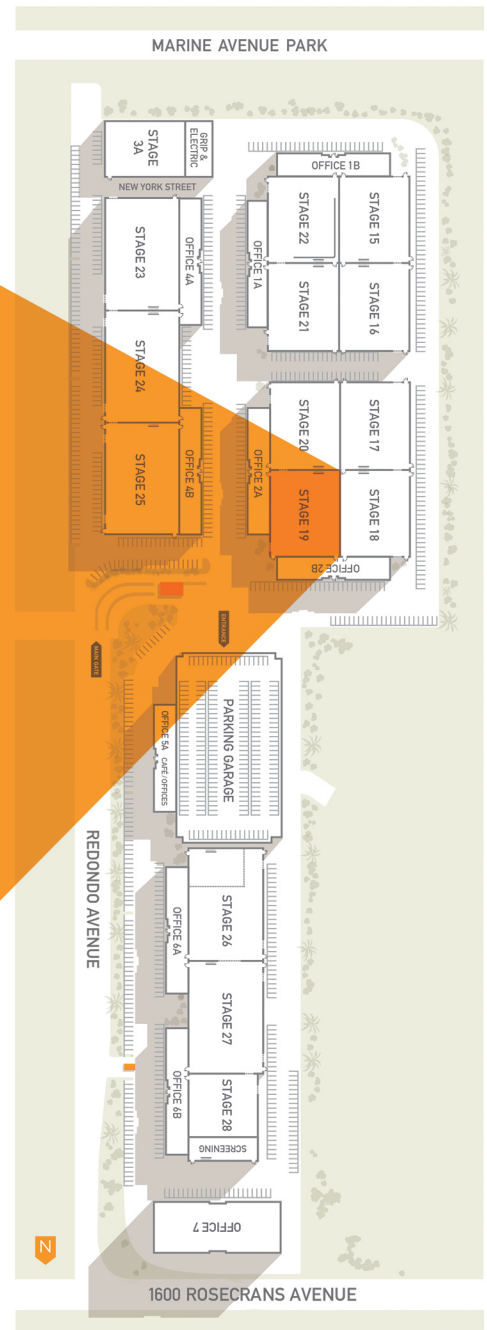

-  sink
-  1,200 amps
-  3,600 amps
-  natural gas, water, phones, service outlets

MBS MEDIA CAMPUS
 1600 Rosecrans Ave
 Manhattan Beach, 90266
 310-727-2700
 MBSMediaCampus.com

STAGE	SQ.FT.	DIMENSIONS	HEIGHT FT	FLOOR	DOOR(WXH)	POWER	AC/HEAT
19	18,000	150' X 120'	35'	WOOD OVER CONCRETE/MASONITE	17' 8" X 16'	7,200 AMPS	150 TONS