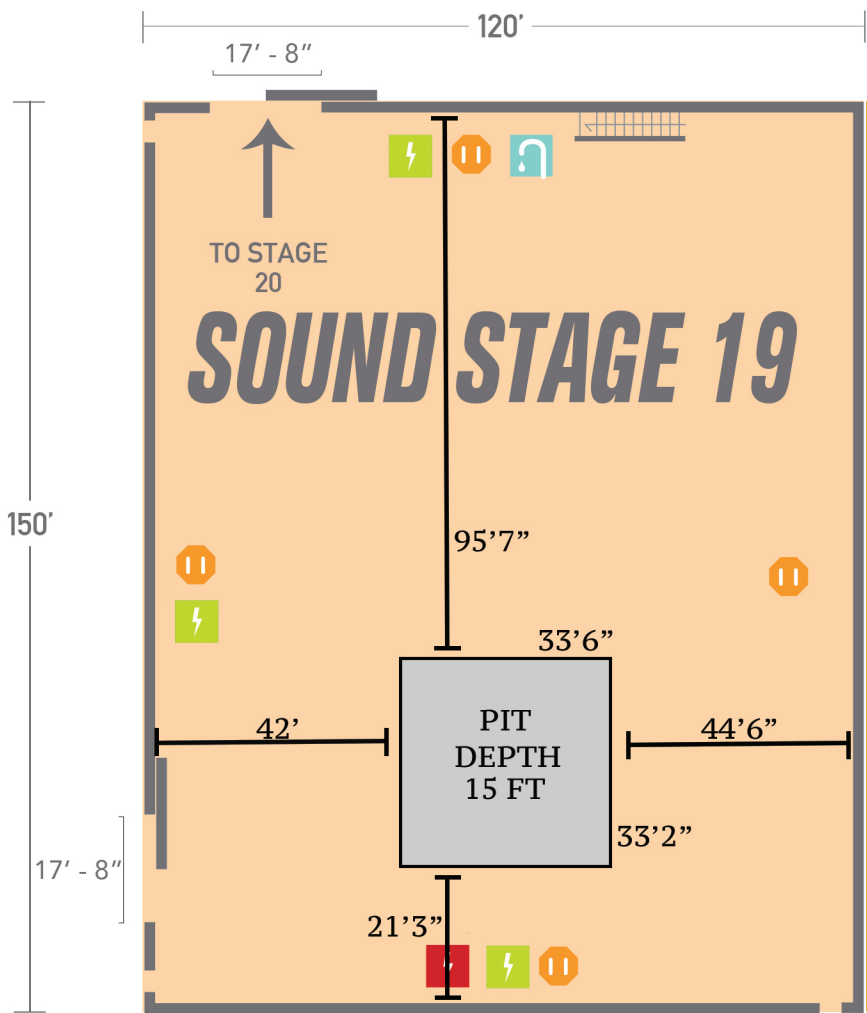

-  sink
-  1,200 amps
-  3,600 amps
-  natural gas, water, phones, service outlets

MBS MEDIA CAMPUS
 1600 Rosecrans Ave
 Manhattan Beach, 90266
 310-727-2700
 MBSMediaCampus.com

STAGE	SQ.FT.	DIMENSIONS	HEIGHT FT	FLOOR	DOOR(WXH)	POWER	AC/HEAT
19	18,000	150' X 120'	35'	WOOD OVER CONCRETE/MASONITE	17' 8" X 16'	7,200 AMPS	150 TONS