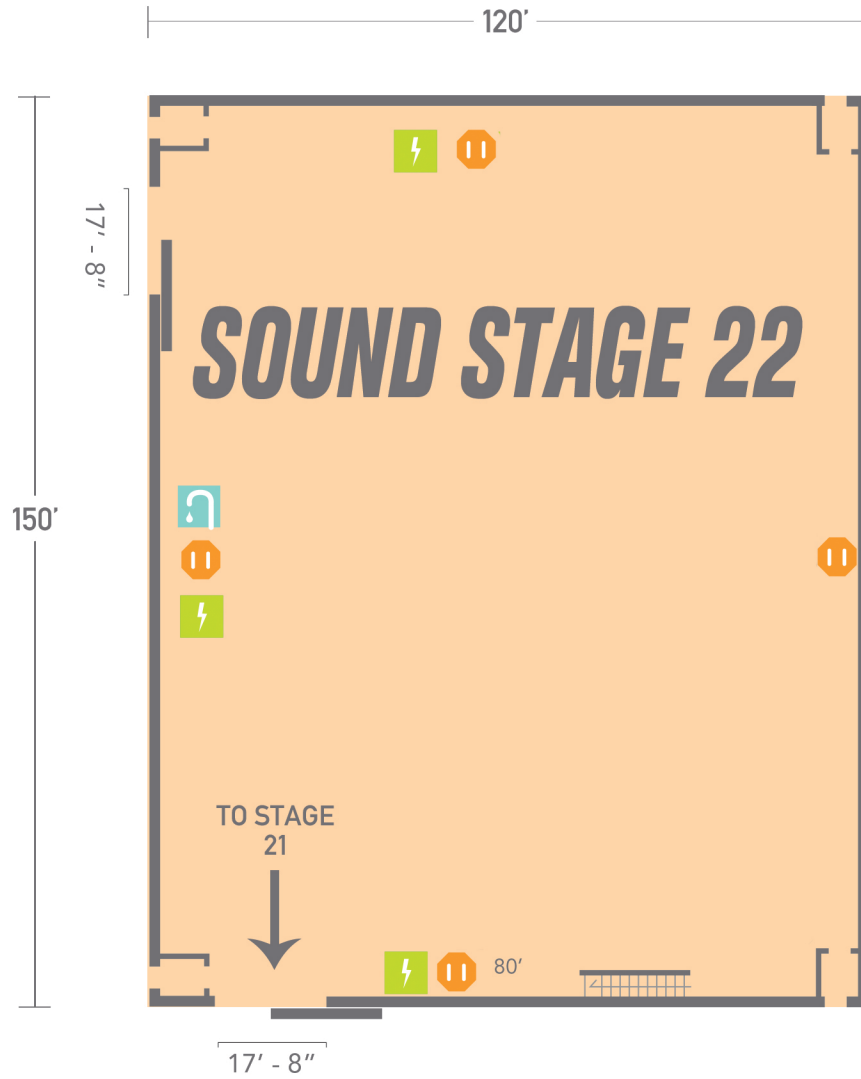

-  sink
-  1,200 amps
-  natural gas, water, phones, service outlets

MBS MEDIA CAMPUS
 1600 Rosecrans Ave
 Manhattan Beach, 90266
 310-727-2700
 MBSMediaCampus.com

STAGE	SQ.FT.	DIMENSIONS	HEIGHT FT	FLOOR	DOOR(WXH)	POWER	AC/HEAT
22	18,000	150' X 120'	35'	WOOD OVER CONCRETE	17' 8" X 16'	7,200 AMPS	150 TONS