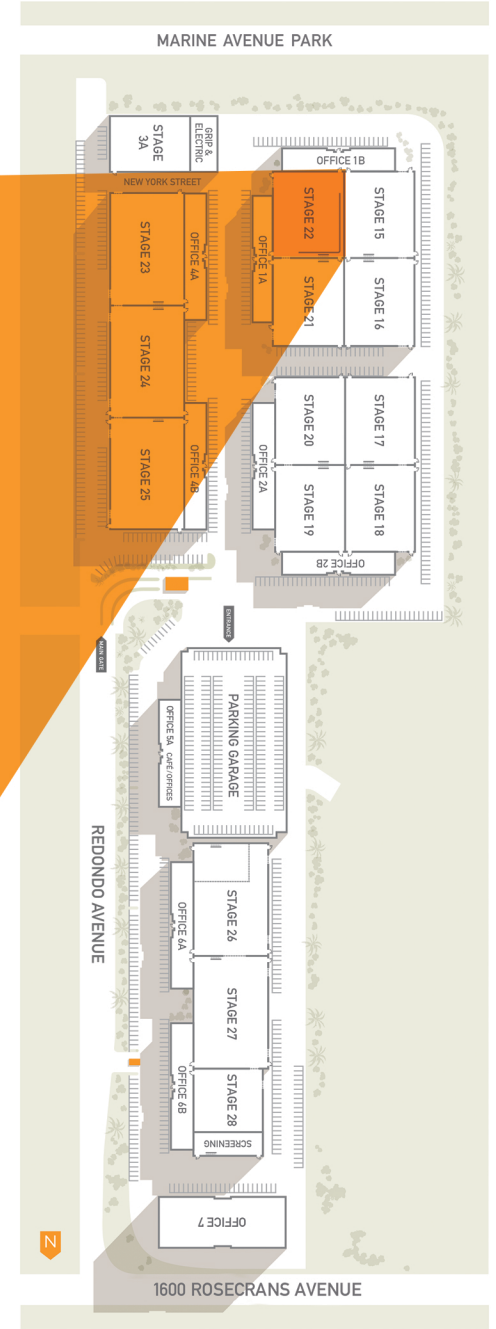

-  sink
-  1,200 amps
-  natural gas, water, phones, service outlets

MBS MEDIA CAMPUS
 1600 Rosecrans Ave
 Manhattan Beach, 90266
 310-727-2700
 MBSMediaCampus.com

STAGE	SQ.FT.	DIMENSIONS	HEIGHT FT	FLOOR	DOOR(WXH)	POWER	AC/HEAT
22	18,000	150' X 120'	35'	WOOD OVER CONCRETE	17' 8" X 16'	7,200 AMPS	150 TONS