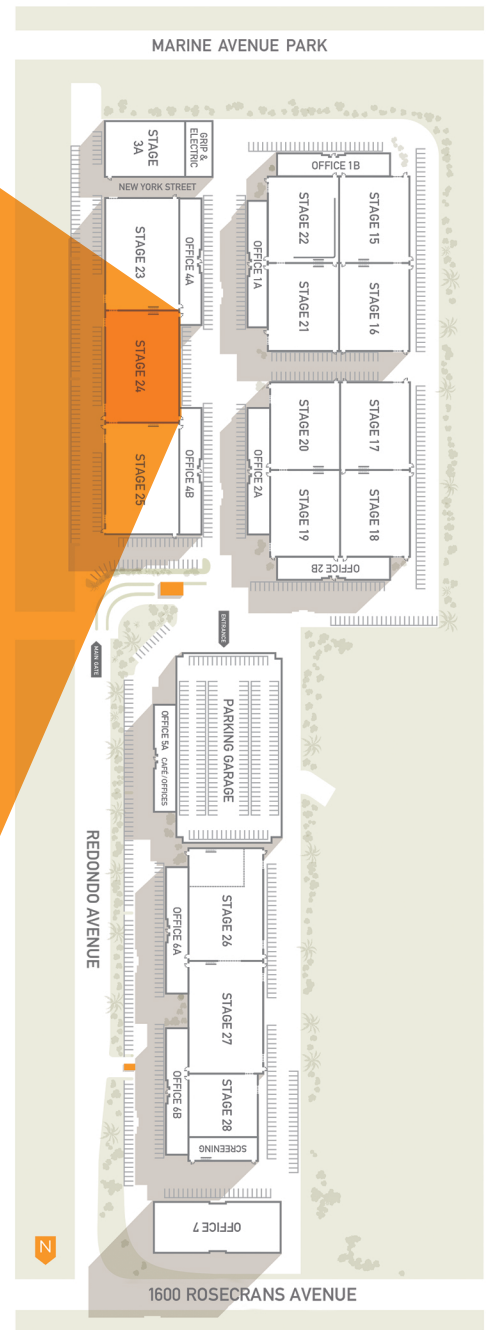

- sink
- 1,200 amps
- 2,400 amps
- natural gas, water, phones, service outlets

MBS MEDIA CAMPUS
 1600 Rosecrans Ave
 Manhattan Beach, 90266
 310-727-2700
 MBSMediaCampus.com

STAGE	SQ.FT.	DIMENSIONS	HEIGHT FT	FLOOR	DOOR(WXH)	POWER	AC/HEAT
24	25,350	195' X 130'	45'	WOOD OVER CONCRETE	17' 8" X 16'	9,600 AMPS	200 TONS