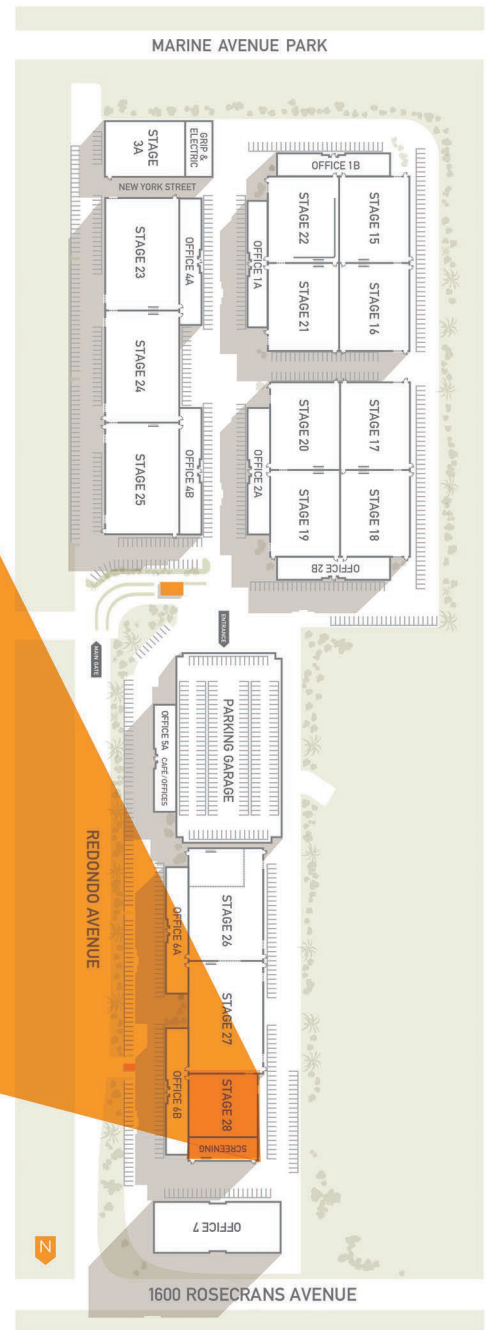

-  sink
-  1,200 amps
-  natural gas, water, phones, service outlets
-  phone, service outlets

MBS MEDIA CAMPUS
 1600 Rosecrans Ave
 Manhattan Beach, 90266
 310-727-2700
 MBSMediaCampus.com

STAGE	SQ.FT.	DIMENSIONS	HEIGHT FT	FLOOR	DOOR(WXH)	POWER	AC/HEAT
28	4,956	150' X 120'	35'	WOOD OVER CONCRETE	17' 8" X 16'	7,200 AMPS	150 TONS